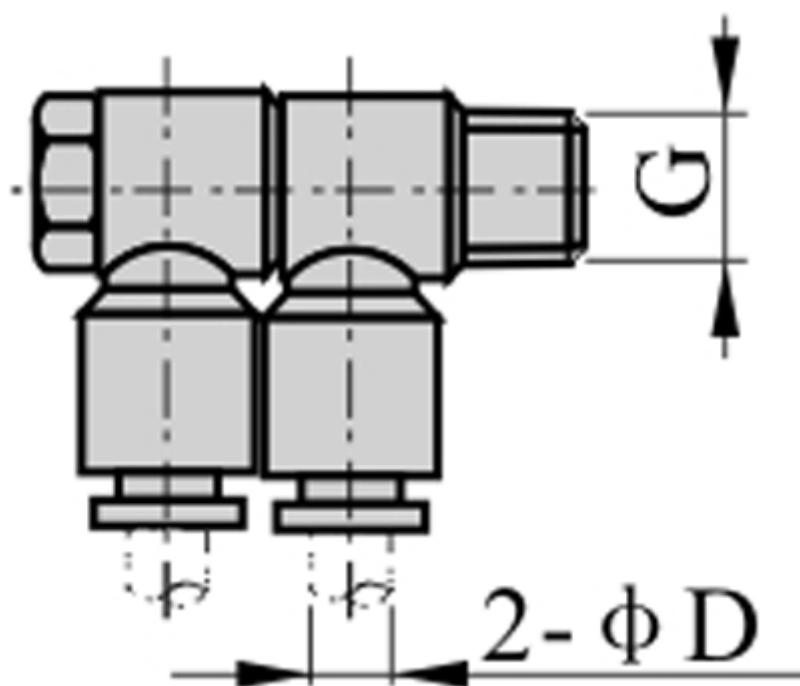

# Data Sheet

Article number: 58EPHW604  
Description: Fitting EPHW604 Double angle  
Thread 1/2", tube diameter - 6

## Measures

D = 6  
Thread = 1/2"